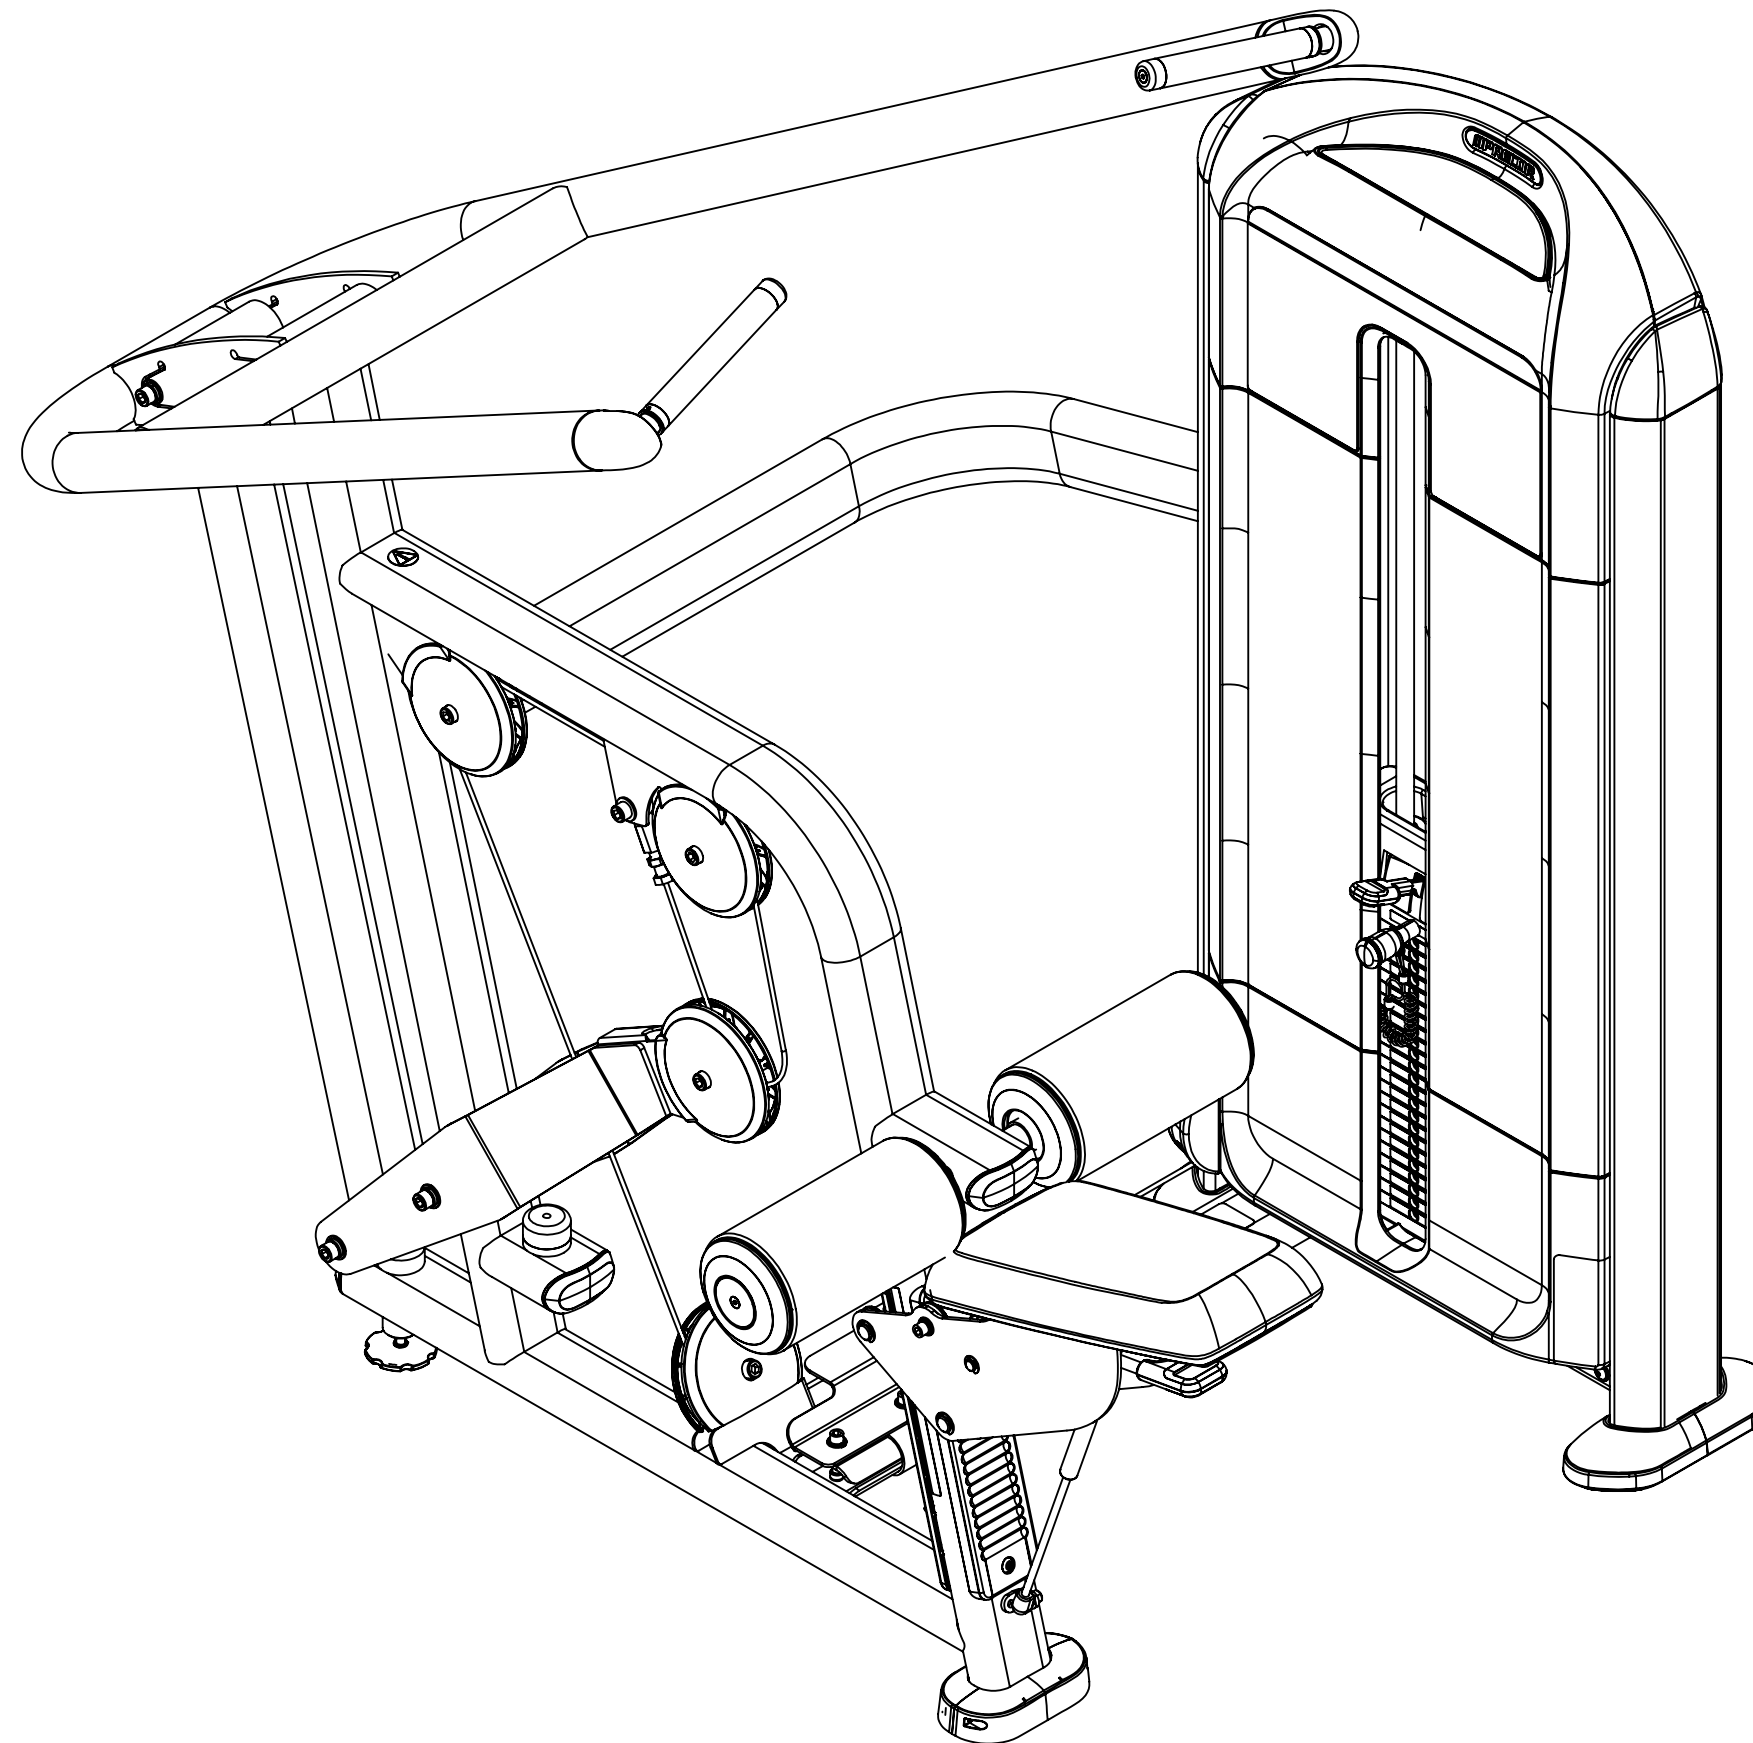

NOTES:

1 THIS LABEL IS FURNISHED AS PART OF A LABEL KIT.
ORDER REPLACEMENT LABEL KITS AS FOLLOWS:

- 201 ENGLISH
- 202 CHINESE
- 203 FRENCH
- 204 GERMAN
- 205 JAPANESE
- 206 SPANISH
- 207 DUTCH
- 208 PORTUGUESE
- 209 RUSSIAN
- 210 HEBREW
- 211 ITALIAN

DSL304, LAT PULLDOWN

P/N : CW39057-101

SUBREV : C

DRAWN BY : PET

DATE : 11.15.13

SHEET 1 OF 4