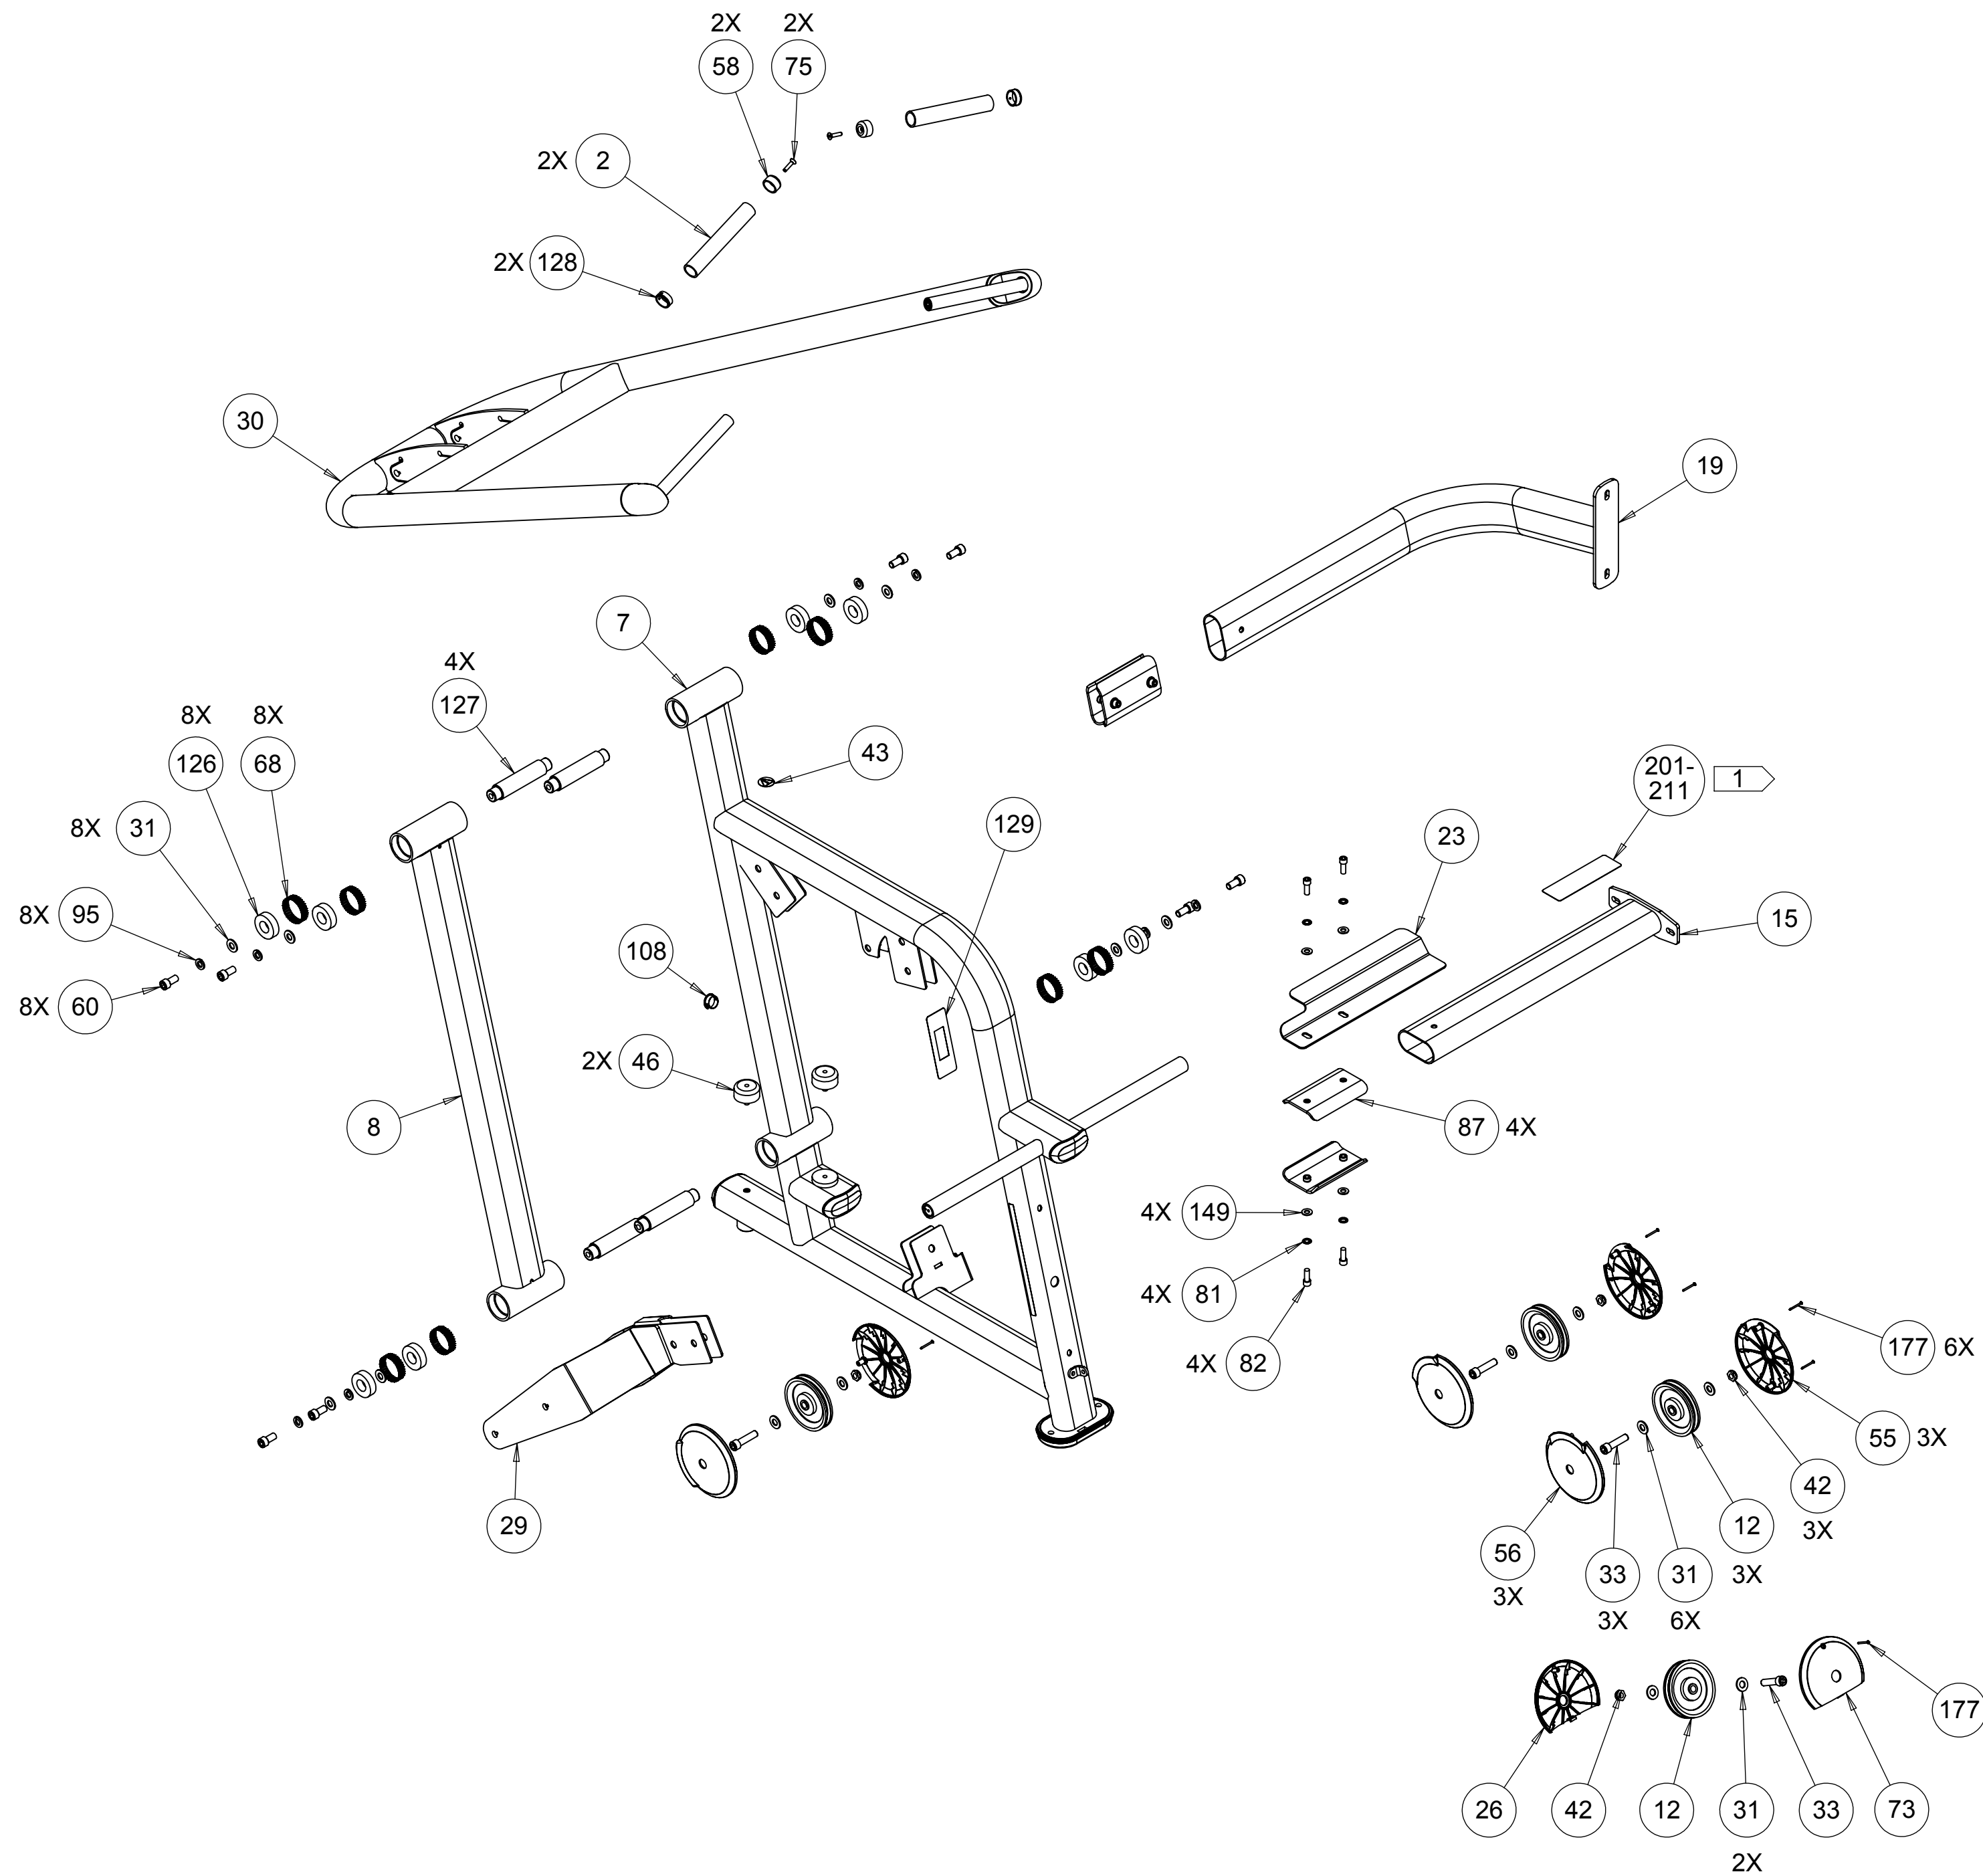

## DSL304 LAT PULLDOWN (serial code BA64)

Bubble Number	Part Number	Description
2	<b>CW38026103</b>	ASSY, TOP PLATE, 240LB WT STK, DS
3	<b>CW38037101</b>	ASSY, WT PLATE, 10LB, DS
4	<b>CW38017101</b>	DECAL SET, 10LB WT PLATES, DS
5	<b>CW38041101</b>	GUIDEROD, .75ODX47.63, CRS, DS, CR
6	<b>CW38009101</b>	CAP, END, SANTOPRENE, GUIDE ROD, DS
7	<b>CW50237101</b>	ASSEMBLY, FRAME, PULLDOWN
8	<b>CW50238101</b>	ASSEMBLY, LINK ARM, PULLDOWN
9	<b>CW38013101</b>	BUMPER, 2.5ODX.75IDX.8, WT STK
10	<b>CW38138102</b>	ASSY, SLCTR PIN WITH TETHER, DS
11	<b>CW38020101</b>	GUIDEROD, .75ODX49.75, CRS, CR
12	<b>CWAC1009101</b>	PULLEY, 4 1/2 DIA X 1/2 ID
13	<b>CW38143201</b>	ASSY, AOW SELECTOR, 5 LB COVER, DS
14	<b>CW40346101</b>	ASSY, ADD ON WEIGHT, 5LB, DS
15	<b>CW33852101</b>	WLDMT, LOWER CROSS BRACE, PULLDOWN
16	<b>CW38051101</b>	MOUNT, FRONT CAP, PLASTIC, DS
17	<b>CW38010101</b>	PULLEY, 5ODX.5ID
18	<b>CW38150101</b>	ASSY, AOW SPACER, 3.03L, DS
19	<b>CW33854101</b>	WLDMT, UPPER CROSS BRACE, PULLDOWN
20	<b>CWTAKN038275</b>	SCREW, BTHD, 3/8-16X2-3/4, BLK ZN
21	<b>CW38008101</b>	CAP, END, AL, TRP TWR RIGHT, DS, PC
22	<b>CW38028101</b>	CAP, END, AL, TRP TWR LEFT, DS, PC
23	<b>CW34626101</b>	FORMED SHEET, 10 GA. (.13), PULLDOW
24	<b>CWTAKN038150</b>	SCREW, BTHD, 3/8-16X1-1/2, BLK ZN
25	<b>CW38054101</b>	COVER, PULLEY, R VERT/L HORZ, DS TWR
26	<b>CW33997109</b>	4.5" PULLEY COVER, TRUNCATED, FRONT
27	<b>CW38040102</b>	SPACER, FLANGED, .86ODX.51IDX.5, CZ
28	<b>CW38136101</b>	BRKT, CABLE ANTIJUMP, DS, PC
29	<b>CW38337101</b>	WLDMT, LEVER ARM, PULLDOWN, PC
30	<b>CW39043101</b>	ASSY, ARM, DSLAT
31	<b>CWWBCN050010</b>	WASHER, FLAT, TYPE A, NARROW, 1/2 I
33	<b>CWCACN050200</b>	SCREW, SHC, 1/2-13X2.00, CZ
36	<b>CWEANN016013</b>	SCREW, SET, SCKT, CUP POINT, 8-32 X
42	<b>CWKACN050031</b>	LOCKNUT, HALF, 1/2-13, ZN
43	<b>CW34758102</b>	LABEL, PINCH POINT WARNING, RENOVO,
44	<b>CW38043101</b>	ASSY, TWR KICKPLATE, DS, WITH RIV NUTS
45	<b>CW38012101</b>	PAD, FOOT, SANTO OVRMLD, DS TWR
46	<b>CW34690101</b>	BUMPER, RUBBER, SCREW-ON, 3/8-16.
52	<b>CW33822101</b>	STOP PLATE, SEAT ADJUST
53	<b>CW33821101</b>	INDEXING PLATE, SEAT ADJUST
55	<b>CW33997111</b>	4.5" PULLEY COVER, BRKT MOUNT, BACK